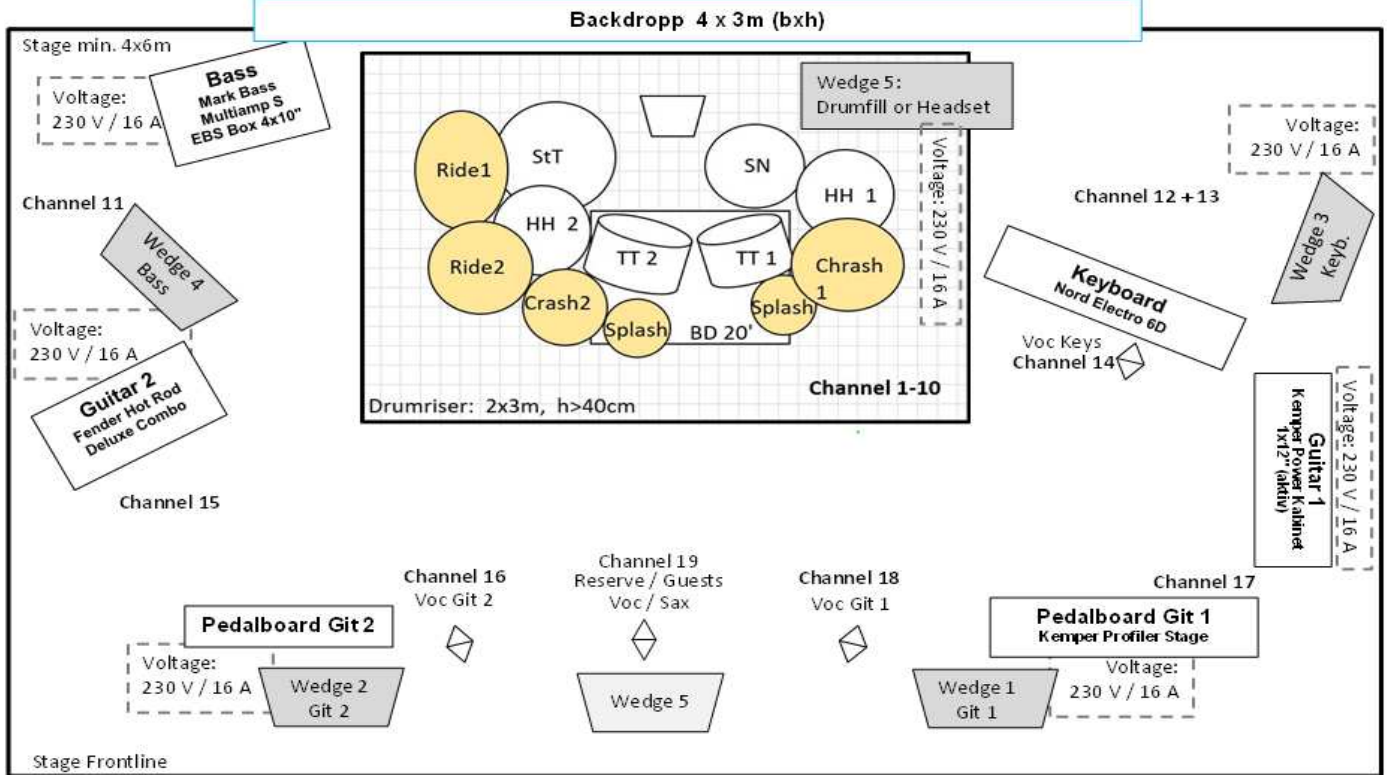

Technical Rider **ALEXXPARK** 2024

Stageplan

Channellist

Musicians	Instruments	Channel	Input	Sound-Pickup-System (for exsample or better)	Stative	Wedges
Robert	Drums	1	BD	Shure Beta 52 A	small	Wedge 5
		2	Snare (top)	Shure SM 57	tall	
		3	Snare (bottom)	Sennheiser E906	tall	
		4	HH1 (RoH)	Neumann KM 184	tall	
		5	HH 2 (LoH)	Neumann KM 184	tall	
		6	TT 1	Shure Beta 56 A	tall	
		7	TT 2	Shure Beta 56 A	tall	
		8	Floor Tom	Shure Beta 56 A	tall	
		9	OH 1 (RoH)	Neumann KM 184	tall	
		10	OH 2 (LoH)	Neumann KM 184	tall	
Nenad	Bass	11	Bass	Line / XLR	./.	Wedge 4
Jörg	Keyb.	12	Nord Electro 6D	Stereo out unbalanced	./.	Wedge 3
		13		Stereo DI	./.	
Mark	Git 2	14	Voc 3 (Keys.)	Shure SM 58	tall	Wedge 2
		15	Git 2 (LoH)	Shure Beta 57 A	tall	
Andreas	Git 1	16	Voc 2 (Git 2)	Shure SM 58	tall	Wedge 1
		17	Git 1 (RoH)	Line / XLR	./.	
		18	Voc 1 (Git1)	Shure SM 58	tall	
Reserve/Guests		19	Voc/Sax	Shure Beta 58 A	tall	Wedge 6